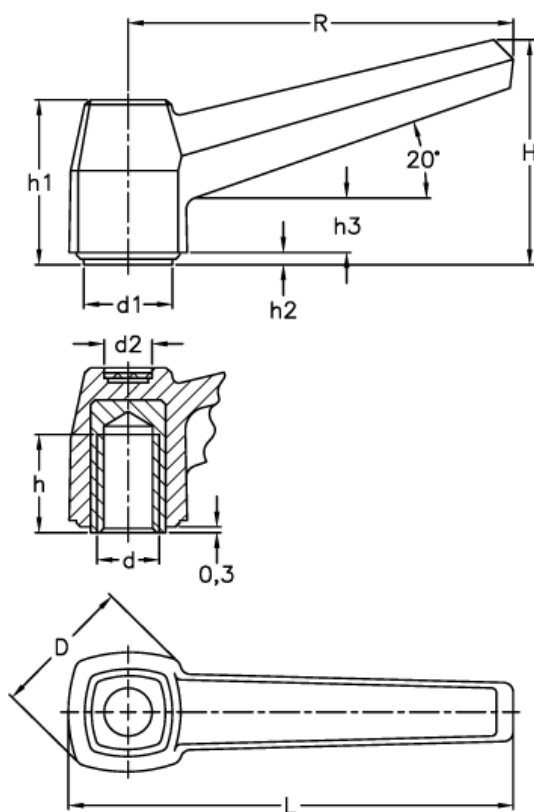

# Data Sheet

Article number: 2303039001  
Description: E+G Lever handle  
MF.40 B-M6

## Measures

D	= 18	h3	= 9
d1	= 11.5	L	= 50
d2	= 9	R	= 42
d 6H	= M6		
h	= 12		
H	= 27		
h1	= 22		
h2	= 1.8		